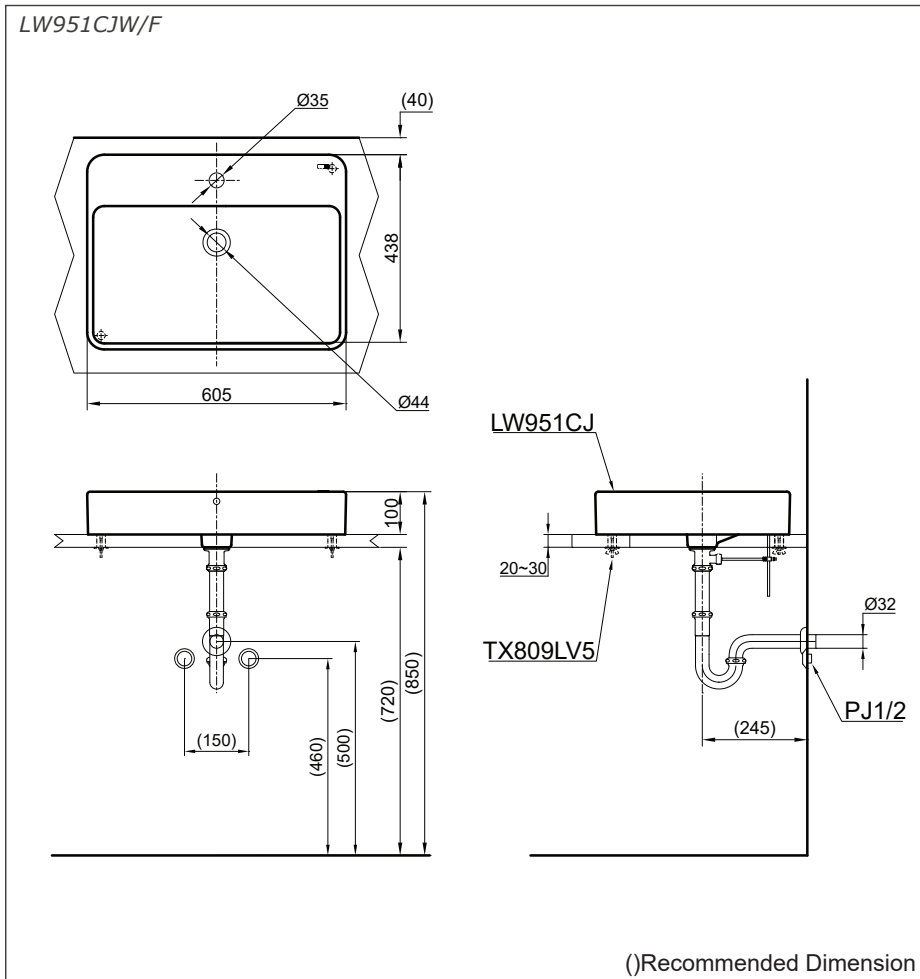

Colors

White

Please consult a TOTO representative for details